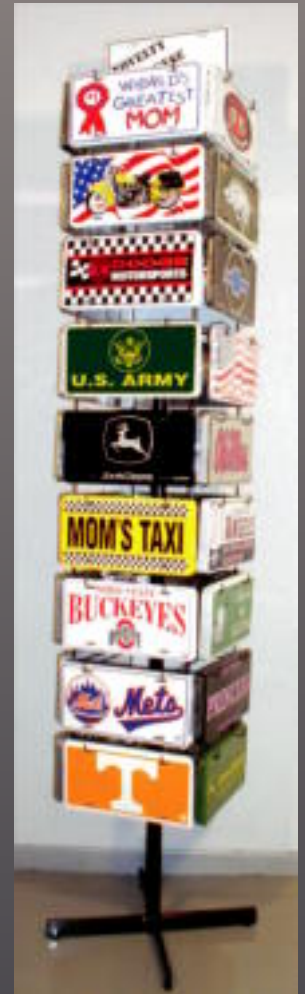

# RACKS AND DISPLAYS

WW-6 POCKET: 6 POCKET WALL RACK

WW-12: 12 POSITION COUNTER RACK

WW-6 HOOK: 6 POSITION WALL HOOK RACK

WW-24: 24 POSITION FLOOR RACK

ADB: ACRYLIC DISPLAY BOX

WW-24 & WW-EXT: 24 POSITION FLOOR RACK WITH 12 POSITION ADD ON

AR-24: 24 POSITION FLOOR RACK

RI-3D: THREE SIDED MULTI PURPOSE DISPLAY

RI-3C THREE SIDED COUNTER GRID DISPLAY

SADB: ACRYLIC DISPLAY BOX

AW-6CD 6 POSITION COUNTER DISPLAY

WW-12	12 POSITION COUNTER RACK BY WILSON WIRE
WW-EXT	12 POSITION ADD ON EXTENSION BY WILSON WIRE
WW-6 HOOK	6 POSITION WALL HOOK RACK BY WILSON WIRE
WW-6 POCKET	6 POCKET WALL RACK BY WILSON WIRE
WW-24	24 POSITION FLOOR RACK BY WILSON WIRE
SADB	ACRYLIC DISPLAY BOX BY (VERTICAL)
ADB	ACRYLIC DISPLAY BOX BY (HORIZONTAL)
AR-24	24 POSITION FLOOR RACK (ATHENA)
RI-3D	3 SIDED MULTI PURPOSE DISPLAY
AW-6CD	6 POSITION COUNTER DISPLAY
RI-3C	3 SIDED COUNTER GRID DISPLAY